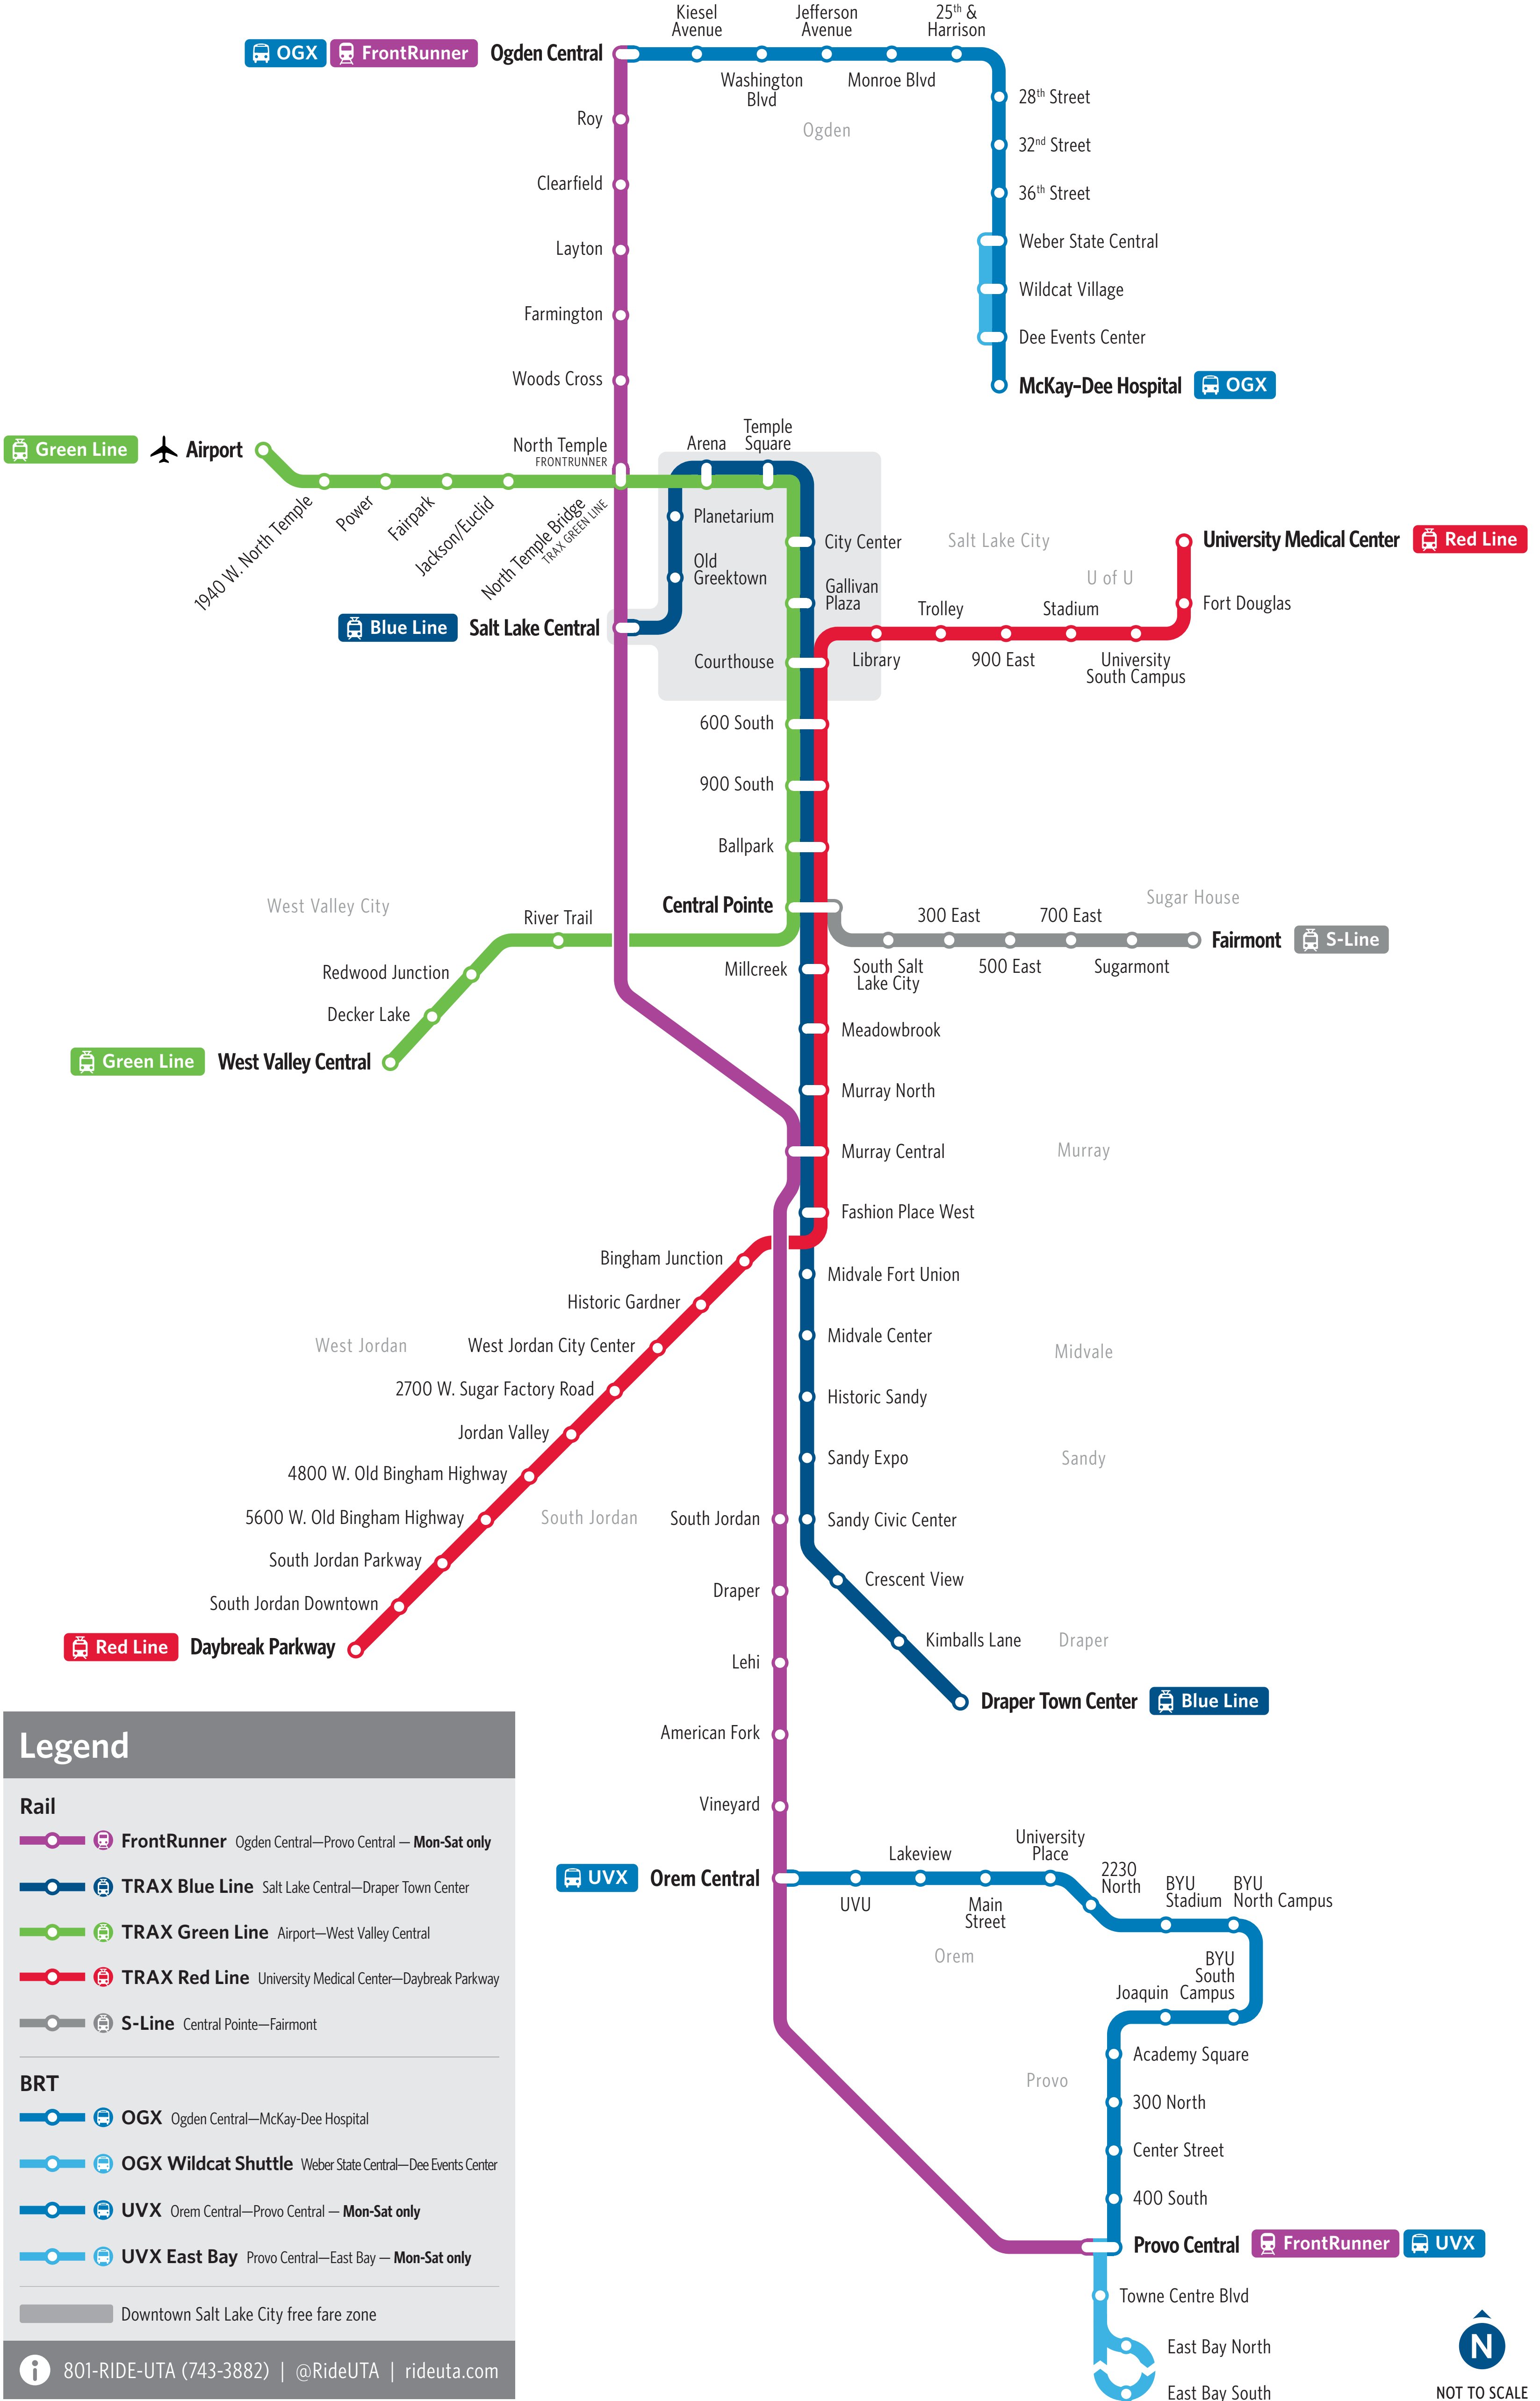

RAIL AND BRT MAP

Legend

Rail

- FrontRunner** Ogden Central—Provo Central — **Mon-Sat only**
- TRAX Blue Line** Salt Lake Central—Draper Town Center
- TRAX Green Line** Airport—West Valley Central
- TRAX Red Line** University Medical Center—Daybreak Parkway
- S-Line** Central Pointe—Fairmont

BRT

- OGX** Ogden Central—McKay-Dee Hospital
- OGX Wildcat Shuttle** Weber State Central—Dee Events Center
- UVX** Orem Central—Provo Central — **Mon-Sat only**
- UVX East Bay** Provo Central—East Bay — **Mon-Sat only**

Downtown Salt Lake City free fare zone