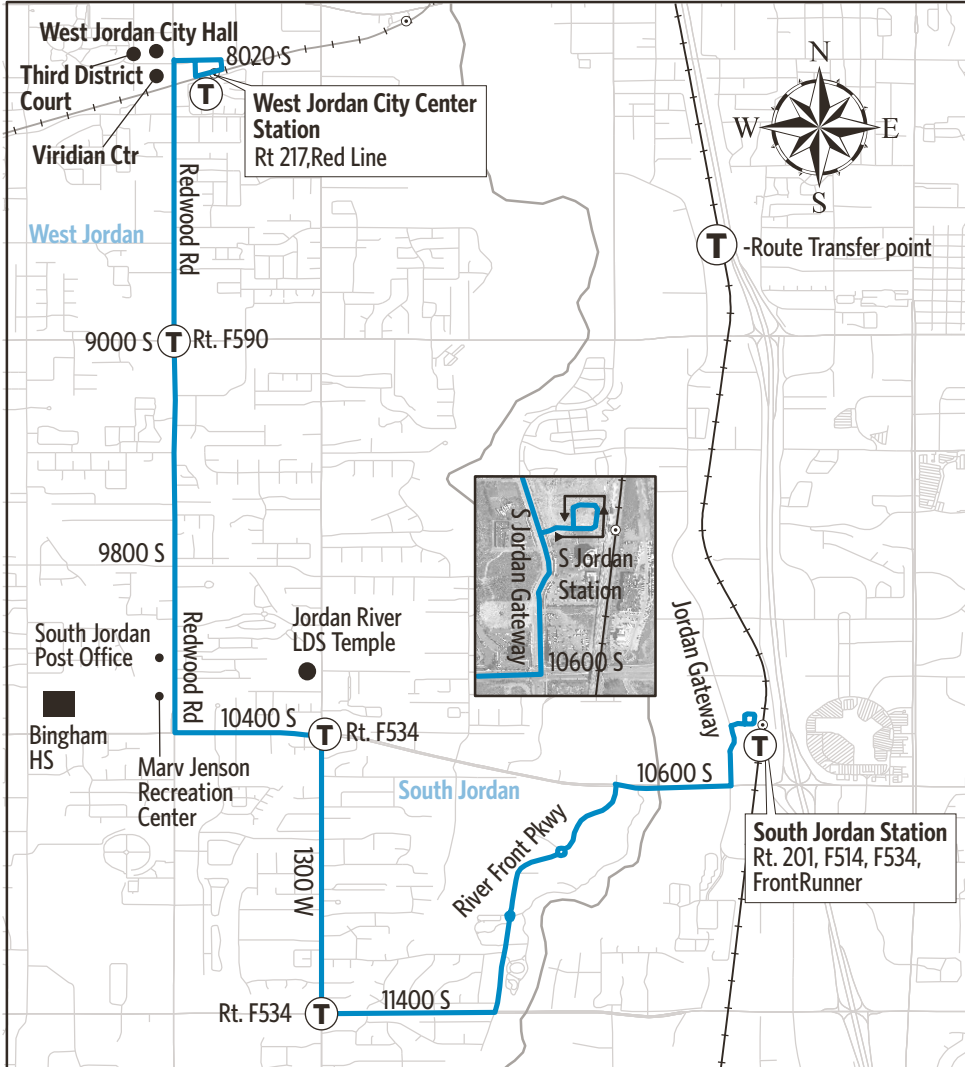

## Route 218 - Sandy/South Jordan

For Information Call 801-RIDE-UTA (801-743-3882)  
 outside Salt Lake County 888-RIDE-UTA (888-743-3882)  
[www.rideuta.com](http://www.rideuta.com)

### South Jordan

**Temporary  
Schedule**

South Jordan Station  
 Bingham High School  
 West Jordan City Hall  
 West Jordan City Center Station

### To West Jordan City Center Station