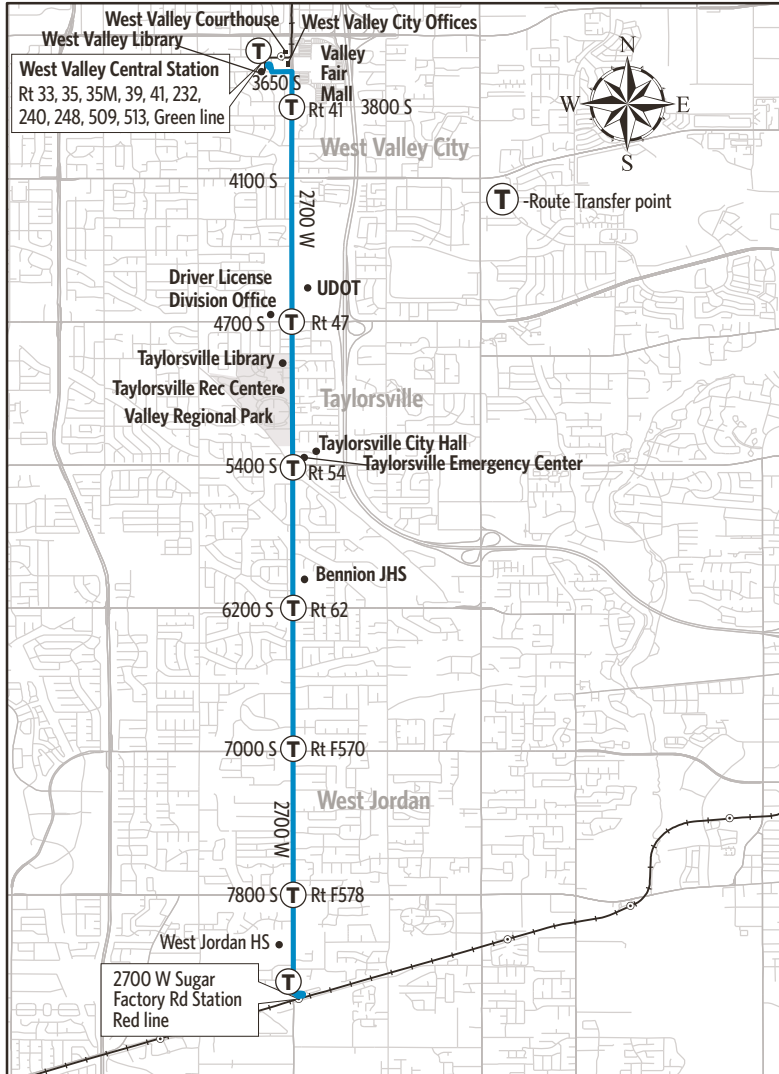

Route 227 - 2700 West

For Information Call 801-RIDE-UTA (801-743-3882)
outside Salt Lake County 888-RIDE-UTA (888-743-3882)
www.rideuta.com

227

HOW TO USE THIS SCHEDULE

Determine your timepoint based on when you want to leave or when you want to arrive. Read across for your destination and down for your time and direction of travel. A route map is provided to help you relate to the timepoints shown. Weekday, Saturday & Sunday schedules differ from one another.

TRANSFERS

Upon payment of a fare, a transfer is good for travel in any direction, including return trip, for two (2) hours until the time cut. The value of a transfer towards a fare on a more expensive service is the regular cash fare.

UTA  BUS

Effective
April 2020

WEEKDAYS

To 2700 W Sugar
Factory Rd Station

To West Valley
Central Station

West Valley Central Station	5400 S & 2700 W	7000 S & 2700 W	2700 W Sugar Factory Rd Station
613a	623a	629a	635a
713	723	729	735
813	823	829	835
913	923	929	935
1013	1023	1029	1035
1113	1123	1129	1135
1213p	1223p	1229p	1235p
113	123	129	135
213	223	229	235
313	323	329	335
413	423	429	435
513	523	529	535
613	623	629	635

2700 W Sugar Factory Rd Station	7000 S & 2700 W	5400 S & 2700 W	West Valley Central Station
638a	644a	650a	659a
738	744	750	759
838	844	850	859
938	944	950	959
1038	1044	1050	1059
1138	1144	1150	1159
1238p	1244p	1250p	1259p
138	144	150	159
238	244	250	259
338	344	350	359
438	444	450	459
538	544	550	559