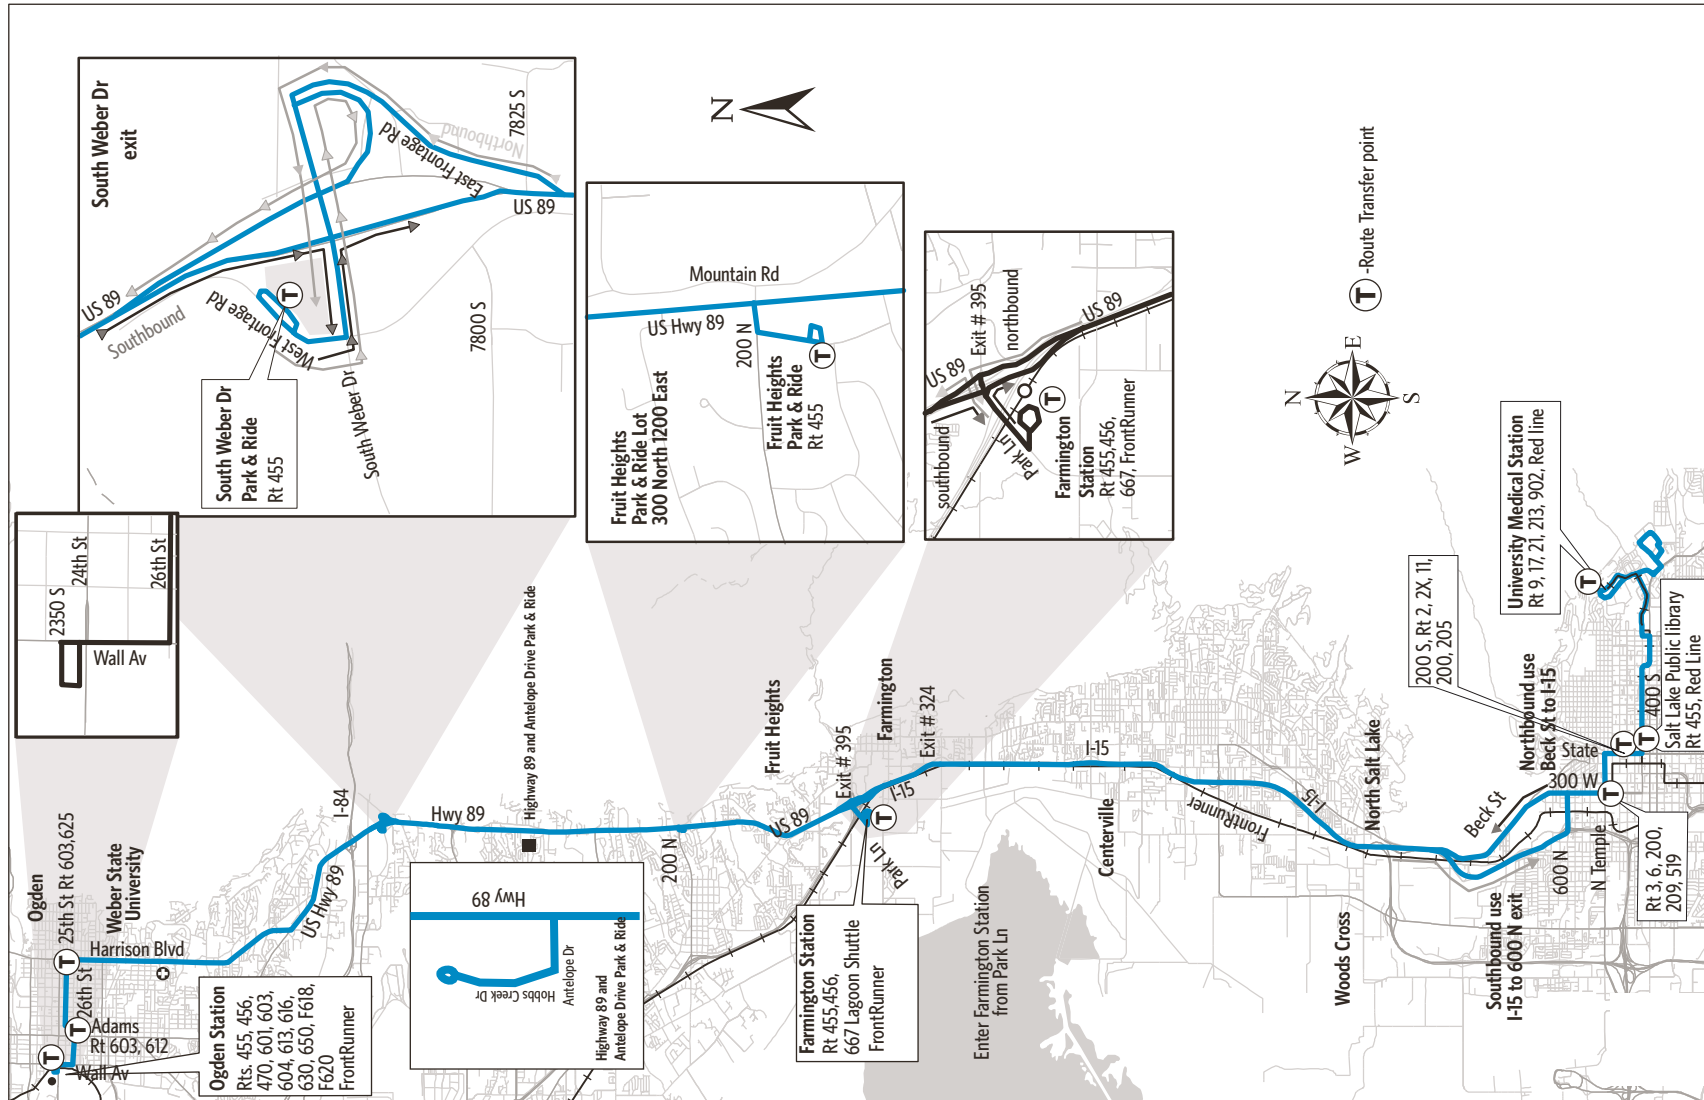

To Salt Lake

	Ogden Station	26th St & Grant Ave (Ogden)	4300 S & Harrison Blvd	5700 S & Harrison Blvd	S Weber Park & Ride	Hwy 89 & Antelope Dr Park & Ride	Fruit Heights Park & Ride	Farmington Station	North Temple & 300 W	160 S & State St	400 S & State (SLC)	S Campus Dr & 1530 E	Medical Center Station	Komas Dr & Wakara Way
400a	404a	412a	416a	422a	430a	437a	445a	506a	510a	511a	523a	533a	543a	
435	439	447	451	457	505	512	520	541	545	546	558	608	618	
520	524	532	536	542	550	558	606	628	632	633	647	657	706	
600	603	610	614	620	628	636	644	708	712	713	728	739	749	
630	634	643	647	654	702	711	721	750	755	756	813	824	834	
700	704	713	717	724	732	745	755	822	827	828	845	856	907	

Express Bus 473 will stop only at the following stops:

- 542 S. Komas Dr
- 650 S. Komas Drive (Evans & Sutherlands)
- 575 S. Chipeta Way
- 501 S. Chipeta Way
- 401 S. Chipeta Way
- 360 S. Wakara Way (Wakara & Chipeta)
- 420 S. Wakara Way (Wakara & Chipeta)
- 520 S. Wakara Way (Wakara & Foothill)
- University of Utah Medical Center Station
- University South Campus Station
- Social Work Building
- Stadium Station
- 470 S. & 270 E. (Library)(Eastbound)
- All stops on State St. between 400 S & North Temple
- All stops on North Temple between 300 W. and State St.
- Farmington Station
- Fruit Heights Park & Ride Lot (300 N & 1200 E)
- Antelope & Hwy 89 Park & Ride Lot
- South Weber Park & Ride Lot
- 57th & Harrison Blvd (not a P&R lot)
- 43rd & Harrison Blvd
- 25th & Harrison Blvd
- Weber State University (select trips to Ogden)
- 26th Street & Grant Avenue
- Ogden Station

Upon payment of a fare, a transfer is good for travel in any direction, including return trip, for two (2) hours until the time cut. The value of a transfer towards a fare on a more expensive service is the regular cash fare.

- Ogden Station
- Weber State University (Select Trips)
- Hwy-89
- Farmington Station
- Salt Lake
- University of Utah
- Research Park

Route 473 - Ogden/Hwy-89/Salt Lake Express

SEE SOMETHING? SAY SOMETHING!