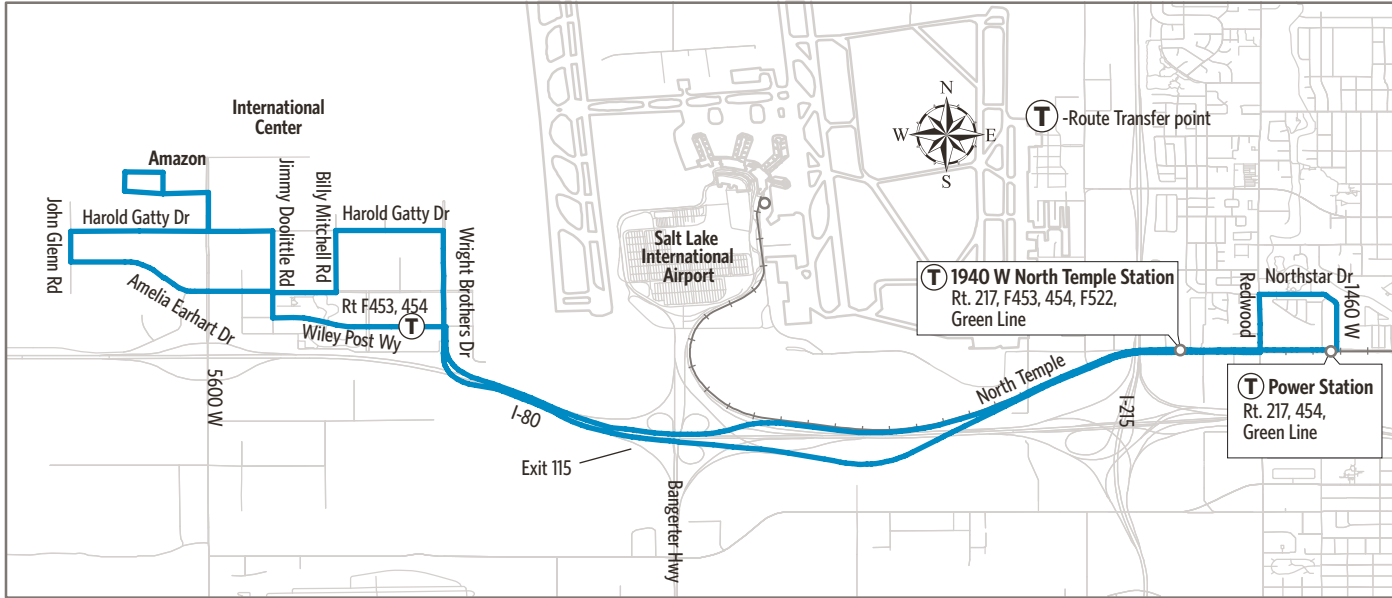

Upon payment of a fare, a transfer is good for travel in any direction, including return trip, for two (2) hours until the time cut. The value of a transfer towards a fare on a more expensive service is the regular cash fare.

BIKES ON BUSES

The Bikes on Buses service is available on all buses, except Paratransit.

HOLIDAYS

Please check rideuta.com for holiday service information.

551

International Center

**Temporary
Schedule**

International Center
Power Station
1940 W North Temple Station

UTA  BUS

Route 551 - International Center

SUNDAY To International Center (clockwise)

N Temple & Redwood Rd	Power Station	1940 W North Temple Station	Wiley Post & Wright Bros	Harold Gatty & 5600 W	Wright Bros & Amelia Earhart	1940 W North Temple Station	N Temple & Redwood Rd
532a	535a	538a	547a	557a	603a	613a	618a
602	605	608	617	627	633	643	648
632	635	638	647	657	703	713	718
702	705	708	717	727	733	743	748
525p	528p	531p	542p	552p	558p	608p	613p
555	558	601	612	622	628	638	643