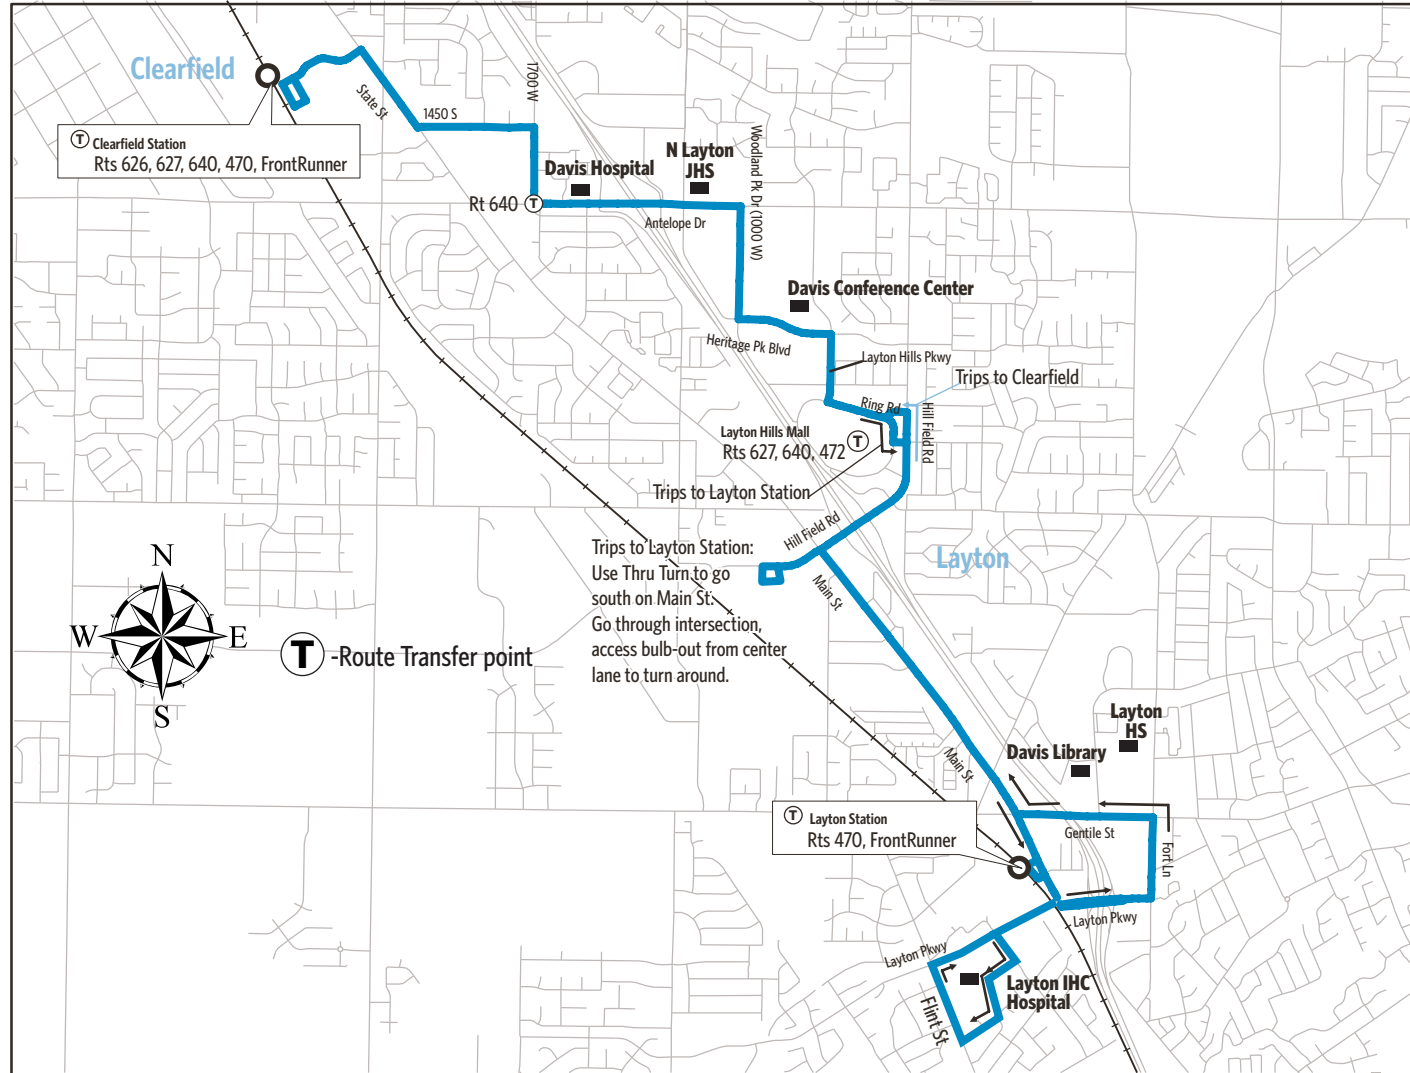

Route 628 Midtown Trolley Layton/Clearfield Circulator

For Information Call 801-RIDE-UTA (801-743-3882)
 outside Salt Lake County 888-RIDE-UTA (888-743-3882)
 www.rideuta.com

628

INTERPRETER

801-RIDE-UTA
 call (801-743-3882)
 Toll-Free (888-743-3882)

Determine your timepoint based on when you want to leave or when you want to arrive. Read across for your destination and down for your time and direction of travel. A route map is provided to help you relate to the timepoints shown. Weekday, Saturday & Sunday schedules differ from one another.

Upon payment of a fare, a transfer is good for travel in any direction, including return trip, for two (2) hours until the time cut. The value of a transfer towards a fare on a more expensive service is the regular cash fare.

To Layton Station

Clearfield Station	Davis Hospital	Antelope Dr & Woodland Park	Davis Conference Center	Layton Hills Mall	Hillfield Rd & Main	Layton Station
835a	839a	842a	843a	847a	852a	855a
914	918	920	921	925	930	932
935	939	941	942	946	951	953
1005	1009	1011	1012	1016	1021	1023
1035	1039	1041	1042	1046	1051	1053
1105	1109	1111	1112	1116	1121	1123
1135	1139	1141	1142	1146	1151	1153
1205p	1209p	1211p	1212p	1216p	1221p	1223p
1235	1239	1241	1242	1246	1251	1253
105	109	111	112	116	121	123
135	139	141	142	146	151	153
205	209	212	213	217	222	225
235	239	242	243	247	252	255
304	308	311	312	316	321	324
335	339	342	343	347	352	355
404	408	411	412	416	421	424
434	438	441	442	446	451	454
506	510	513	514	518	523	526
531	535	538	539	543	548	551
608	612	615	616	620	625	628
635	638	641	642	646	651	653
711	714	717	718	722	727	729
732	735	738	739	743	748	750
805	808	811	812	816	821	823
832	835	838	839	843	848	850
905	908	911	912	916	921	923
933	936	939	940	944	949	951
1007	1010	1013	1014	1018	1023	1025