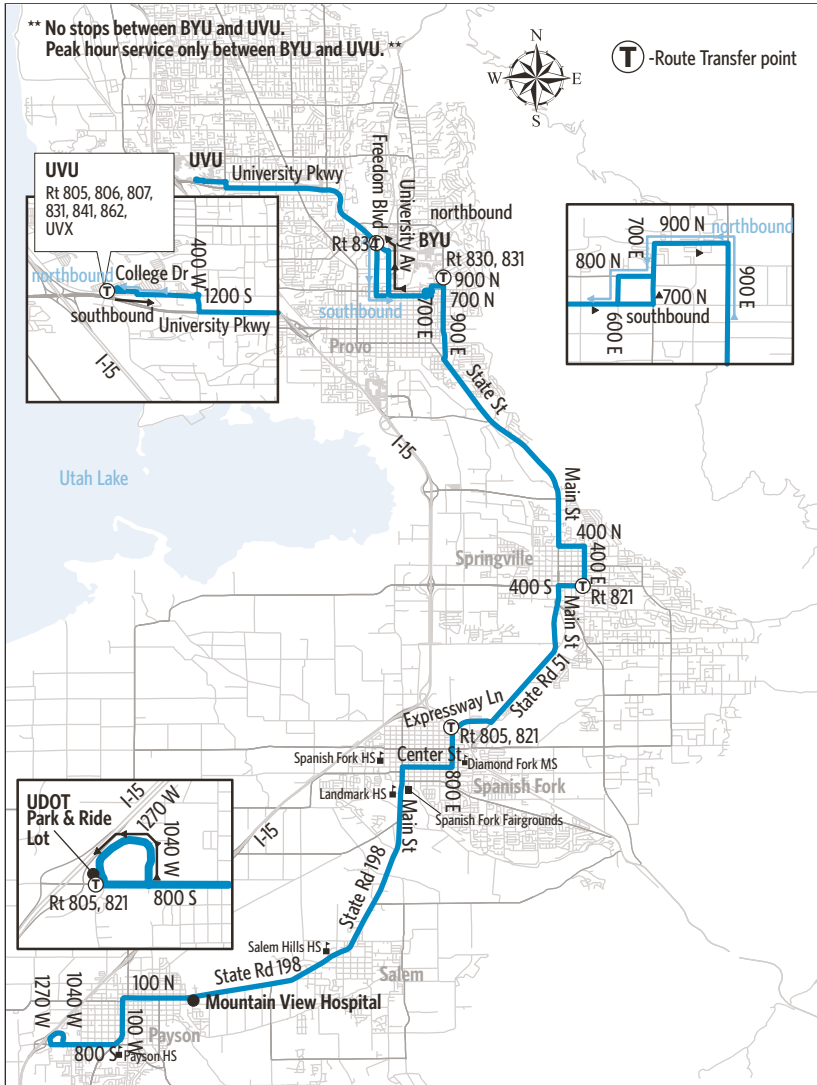

HOW TO USE THIS SCHEDULE

Determine your timepoint based on when you want to leave or when you want to arrive. Read across for your destination and down for your time and direction of travel. A route map is provided to help you relate to the timepoints shown. Weekday, Saturday & Sunday schedules differ from one another.

UTA SERVICE DIRECTORY

- General Information, Schedules, Trip Planning and Customer Feedback: 801-RIDE-UTA (801-743-3882)
- Outside Salt Lake County call 888-RIDE-UTA (888-743-3882)
- For 24 hour automated service for next bus available use option 1. Have stop number and 3 digit route number (use 0 or 00 if number is not 3 digits).
- Pass By Mail Information 801-287-2204
- For Employment information please visit <http://www.rideuta.com/careers/>
- Travel Training 801-287-2275

LOST AND FOUND

Weber/South Davis: 801-626-1207 option 3
Utah County: 801-227-8923
Salt Lake County: 801-287-4664

FARES

Exact Fare is required. Fares are subject to change.

ACCESSIBLE SERVICE

Wheelchair accessible buses are available on all routes. Alternate format schedules are available upon request. Telephone communication for deaf/hearing impaired persons is available by dialing 711.

TRANSFERS

Upon payment of a fare, a transfer is good for travel in any direction, including return trip, for two (2) hours until the time cut. The value of a transfer towards a fare on a more expensive service is the regular cash fare.

BIKES ON BUSES

The Bikes on Buses service is available on all buses, except Paratransit.

HOLIDAYS

Please check rideuta.com for holiday service information.

Effective
April 2020