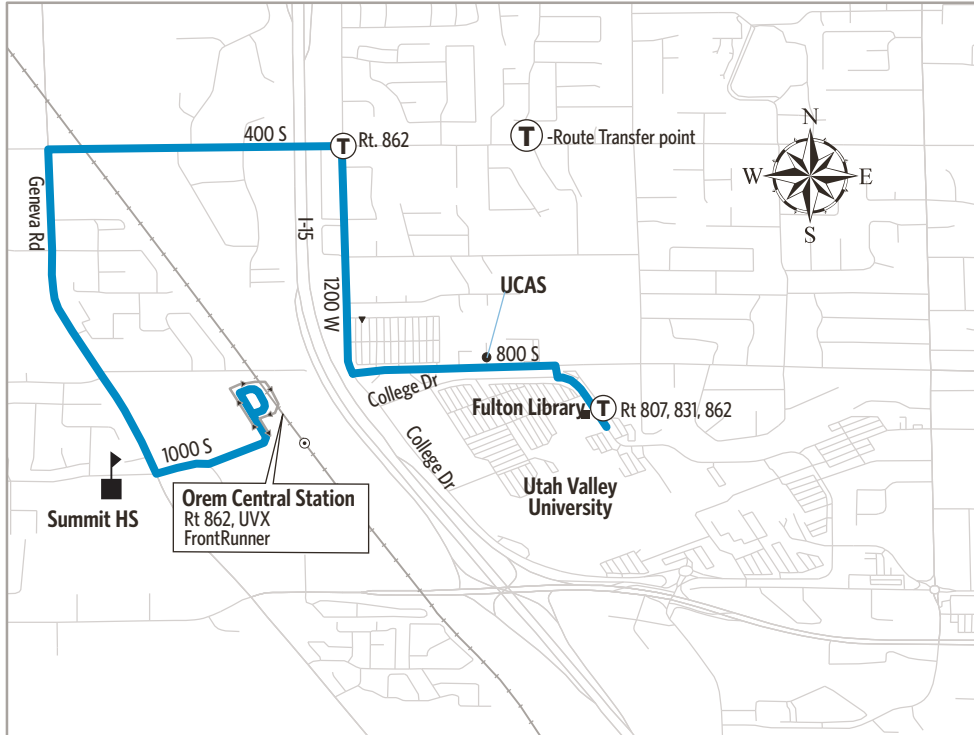

Route 841-UVU/Orem Station

PLAN AND TRACK WITH YOUR TRIP WITH transit*

Available in the App Store and Google Play.

PAY WITH UTA GoRide.

Available in the App Store and Google Play.

For Information Call 801-RIDE-UTA (801-743-3882)
outside Salt Lake County 888-RIDE-UTA (888-743-3882)
www.rideuta.com

HOW TO USE THIS SCHEDULE

Determine your timepoint based on when you want to leave or when you want to arrive. Read across for your destination and down for your time and direction of travel. A route map is provided to help you relate to the timepoints shown. Weekday, Saturday & Sunday schedules differ from one another.

Upon payment of a fare, a transfer is good for travel in any direction, including return trip, for two (2) hours until the time cut. The value of a transfer towards a fare on a more expensive service is the regular cash fare.

UTA  BUS

Effective
April 2020

841-WEEKDAYS

Eastbound
to UVU

Westbound
to Orem Stn.

Orem Central Station	UVU Library
709a	718a
809	818
909	918
1009	1018
1109	1118
1209p	1218p
109	118
209	218
309	318
409	418
509	518
609	618