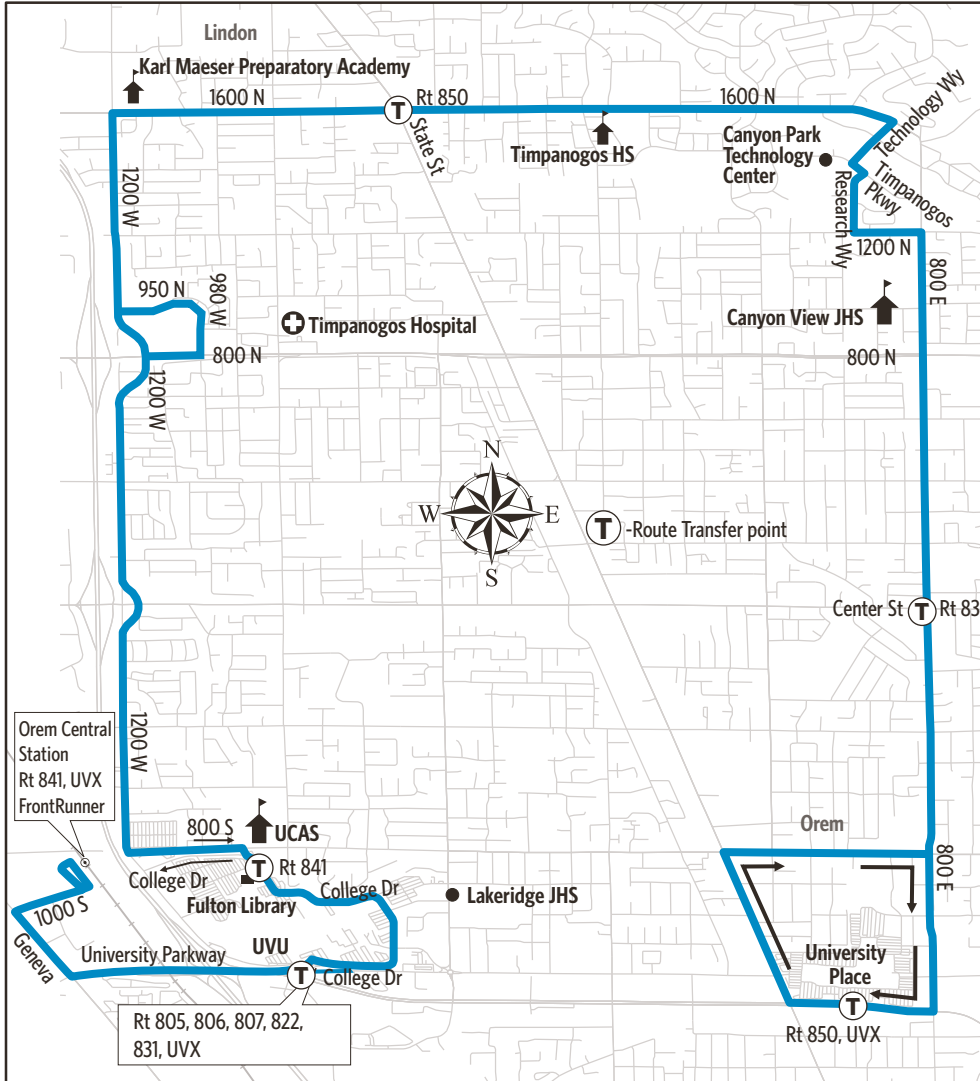

Route 862-Orem East/West

For Information Call 801-RIDE-UTA (801-743-3882)
outside Salt Lake County 888-RIDE-UTA (888-743-3882)
www.rideuta.com

862

HOW TO USE THIS SCHEDULE

Determine your timepoint based on when you want to leave or when you want to arrive. Read across for your destination and down for your time and direction of travel. A route map is provided to help you relate to the timepoints shown. Weekday, Saturday & Sunday schedules differ from one another.

LOST AND FOUND

Weber/South Davis: 801-626-1207 option 3
Utah County: 801-227-8923
Salt Lake County: 801-287-4664
F-Route: 801-287-5355

FARES

Exact Fare is required. Fares are subject to change.

ACCESSIBLE SERVICE

Upon payment of a fare, a transfer is good for travel in any direction, including return trip, for two (2) hours until the time cut. The value of a transfer towards a fare on a more expensive service is the regular cash fare.

SATURDAY

Eastbound to University Place Station Via 1600 North

| Orem Central Station | UVU Station | UVU Library | 919 N 980 W | 1600 N & State | Canyon Park Technology Center | Center & 800 E | University Place Station |
|----------------------|-------------|-------------|-------------|----------------|-------------------------------|----------------|--------------------------|
| 809a | 817a | 819a | 829a | 836a | 841a | 847a | 854a |
| 909 | 917 | 919 | 929 | 936 | 941 | 947 | 954 |
| 1009 | 1017 | 1019 | 1029 | 1036 | 1041 | 1047 | 1054 |
| 1109 | 1117 | 1119 | 1129 | 1136 | 1141 | 1147 | 1154 |
| 1209p | 1217p | 1219p | 1229p | 1236p | 1241p | 1247p | 1254p |
| 109 | 117 | 119 | 129 | 136 | 141 | 147 | 154 |
| 209 | 217 | 219 | 229 | 236 | 241 | 247 | 254 |
| 309 | 317 | 319 | 329 | 336 | 341 | 347 | 354 |
| 409 | 417 | 419 | 429 | 436 | 441 | 447 | 454 |
| 509 | 517 | 519 | 529 | 536 | 541 | 547 | 554 |
| 609 | 617 | 619 | 629 | 636 | 641 | 647 | 654 |