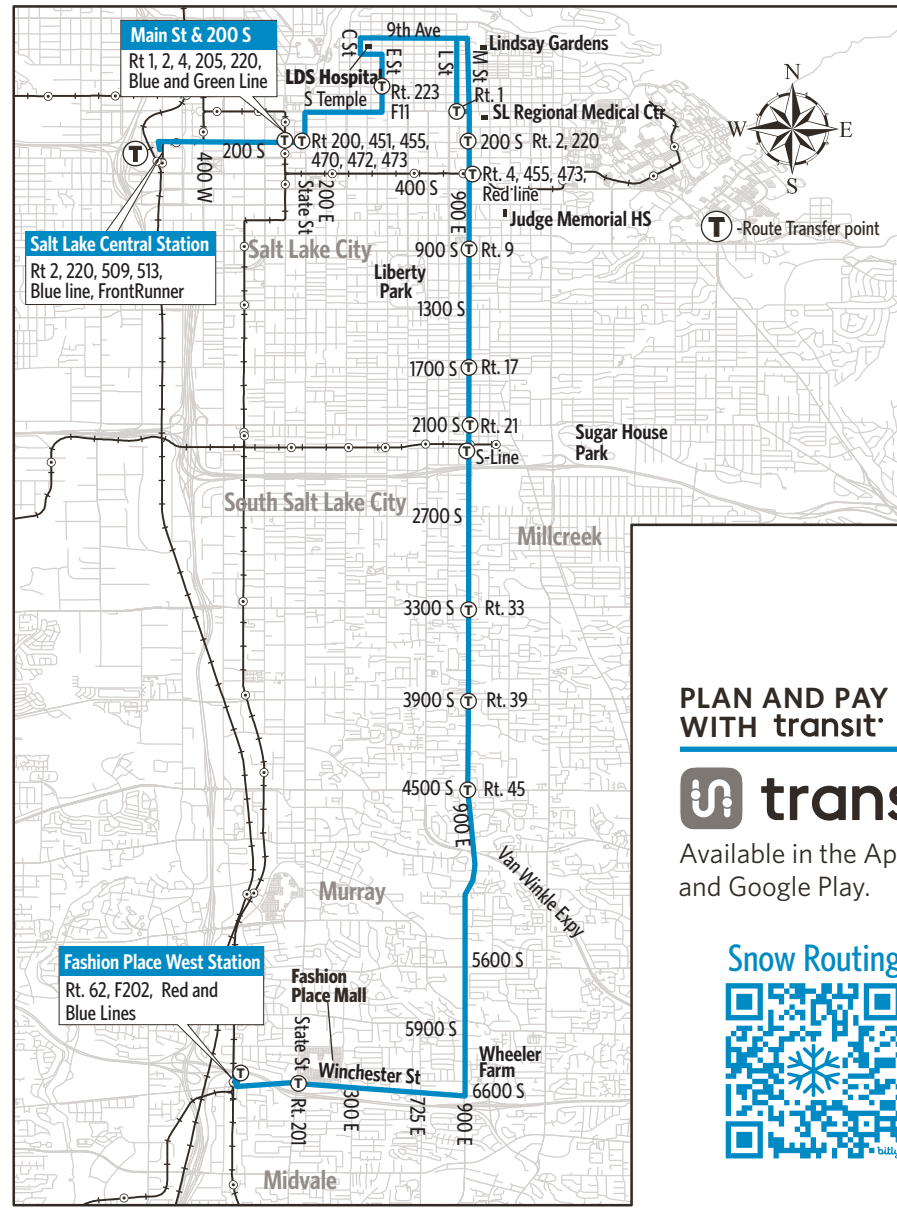

SEE SOMETHING? SAY SOMETHING!

To contact UTA police:
Call: 801-287-EYES (801-287-3937)
Or Text UTATIP and your tip to 274637

INTERPRETER

801-RIDE-UTA
call (801-743-3882)
Toll-Free (888-743-3882)

Interprete 口譯 thông dịch viên
해석자 tumač переводчик
インタプリタ Dolmetscher ৯৯৯

Route 209 - 900 East

PLAN AND PAY WITH transit®

Available in the App Store and Google Play.

For Information Call 801-RIDE-UTA (801-743-3882)
outside Salt Lake County 888-RIDE-UTA (888-743-3882)
www.rideuta.com

209

900 East

HOW TO USE THIS SCHEDULE

Determine your timepoint based on when you want to leave or when you want to arrive. Read across for your destination and down for your time and direction of travel. A route map is provided to help you relate to the timepoints shown. Weekday, Saturday & Sunday schedules differ from one another.

UTA SERVICE DIRECTORY

- General Information, Schedules, Trip Planning and Customer Feedback: 801-RIDE-UTA (801-743-3882)
- Outside Salt Lake County call 888-RIDE-UTA (888-743-3882)
- For 24 hour automated service for next bus available use option 1. Have stop number and 3 digit route number (use 0 or 00 if number is not 3 digits).
- Pass By Mail Information 801-287-2204
- For Employment information please visit <http://www.rideuta.com/careers/>
- Travel Training 801-287-2275

LOST AND FOUND

Weber/South Davis: 801-626-1207 option 3
Utah County: 801-227-8923
Salt Lake County: 801-287-4664

FARES

Exact Fare is required. Fares are subject to change.

ACCESSIBLE SERVICE

Wheelchair accessible buses are available on all routes. Alternate format schedules are available upon request. Telephone communication for deaf/hearing impaired persons is available by dialing 711.

TRANSFERS

Upon payment of a fare, a transfer is good for travel in any direction, including return trip, for two (2) hours until the time cut. The value of a transfer towards a fare on a more expensive service is the regular cash fare.

BIKES ON BUSES

The Bikes on Buses service is available on all buses, except Paratransit.

HOLIDAYS

Please check rideuta.com for holiday service information.