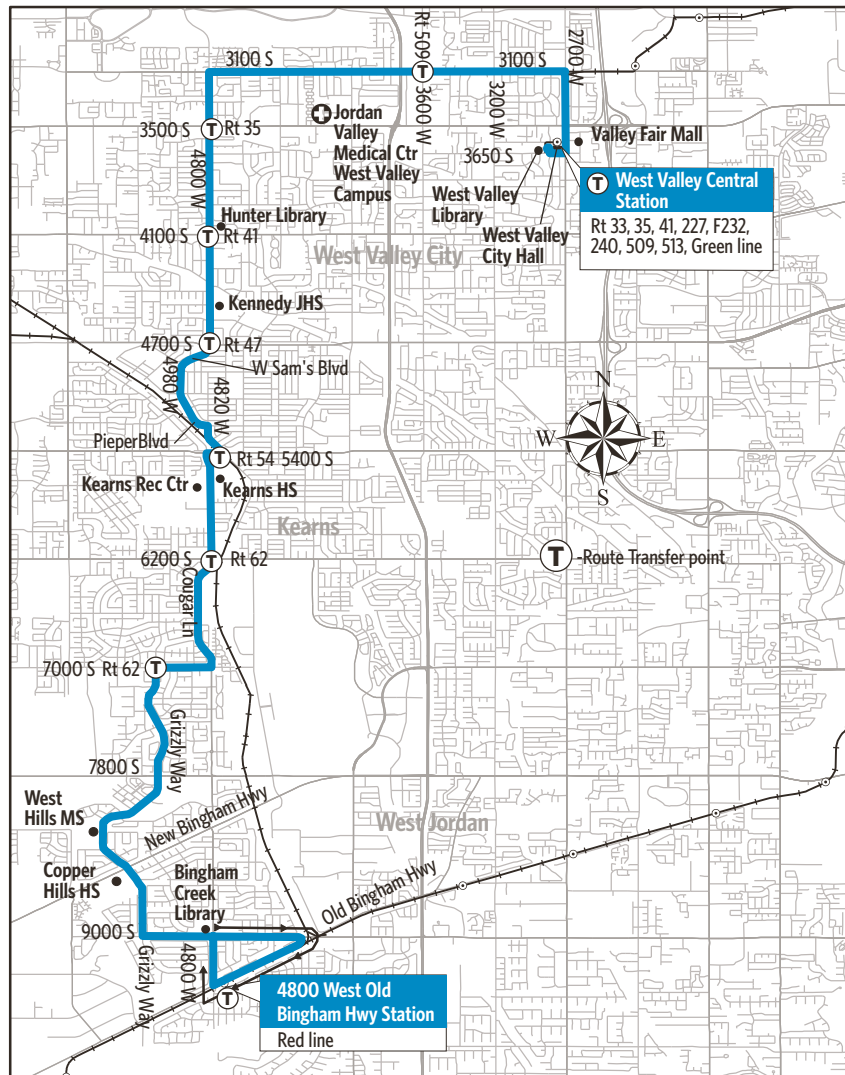

Route 248 - 4800 West

For Information Call 801-RIDE-UTA (801-743-3882)
outside Salt Lake County 888-RIDE-UTA (888-743-3882)
www.rideuta.com

248

HOW TO USE THIS SCHEDULE

Determine your timepoint based on when you want to leave or when you want to arrive. Read across for your destination and down for your time and direction of travel. A route map is provided to help you relate to the timepoints shown. Weekday, Saturday & Sunday schedules differ from one another.

TRANSFERS

Upon payment of a fare, a transfer is good for travel in any direction, including return trip, for two (2) hours until the time cut. The value of a transfer towards a fare on a more expensive service is the regular cash fare.

UTA  BUS

WK  Effective August 2022

WEEKDAYS

To 4800 West Old Bingham Hwy Station

West Valley Central Station	3100 S & 3600 W	3500 S & 4800 W	4700 S & 4800 W	5400 S & Cougar Ln	7000 S & Cougar Ln	New Bingham Hwy & Grizzly Way	4800 W Old Bingham Hwy Station
617a	623a	630a	634a	640a	645a	652a	700a
717	723	730	734	740	745	752	800
817	824	832	836	842	846	853	901
917	924	932	936	942	946	953	1001
1017	1024	1032	1036	1042	1046	1053	1101
1117	1124	1132	1136	1142	1146	1153	1201p
1217p	1224p	1232p	1238p	1244p	1248p	1255p	103
117	124	132	138	144	148	155	203
217	224	232	238	244	248	255	303
317	324	336	343	350	355	403	411
417	424	432	438	444	448	456	504
517	524	532	538	544	548	556	604
617	624	632	638	644	648	656	704

PLAN AND TRACK WITH YOUR TRIP WITH transit

Available in the App Store and Google Play.

PAY WITH UTA GoRide.

Available in the App Store and Google Play.

Timepoints are approximate and may vary due to road and traffic conditions