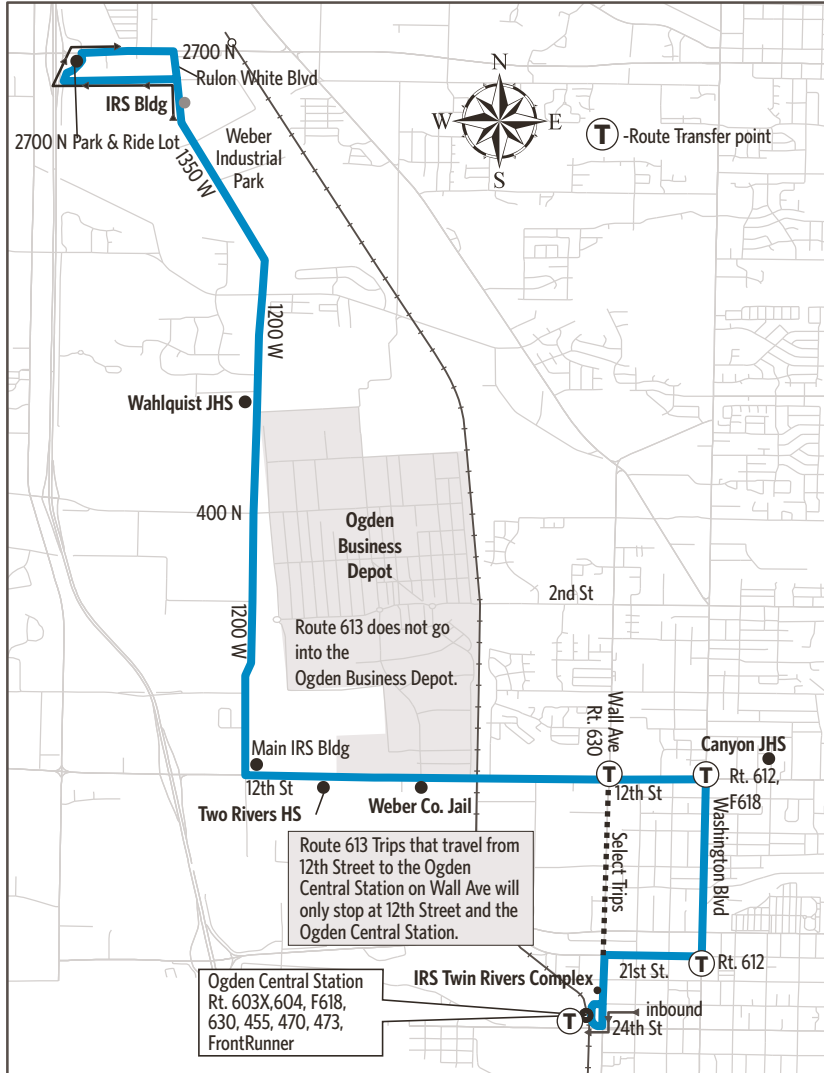

## Route 613 - Weber Industrial Park

For Information Call 801-RIDE-UTA (801-743-3882)  
outside Salt Lake County 888-RIDE-UTA (888-743-3882)  
www.rideuta.com

### Weber Industrial Park

Downtown Ogden  
Ogden Central Station  
IRS Center  
Weber Industrial Park

#### HOW TO USE THIS SCHEDULE

Determine your timepoint based on when you want to leave or when you want to arrive. Read across for your destination and down for your time and direction of travel. A route map is provided to help you relate to the timepoints shown. Weekday, Saturday & Sunday schedules differ from one another.

Ogdén Central	17th St & Washington	12th St & 1200 W (IRS)	400 N & 1200 W	Weber Industrial Park	2700 N Park & Ride
530a	535a	542a	545a	549a	552a
630	635	642	645	649	652
730	736	743	746	750	753
835	841	848	851	855	858
935	941	948	951	955	958
1035	1040	1047	1050	1055	1058
1135	1140	1147	1150	1155	1158
1235p	1240p	1247p	1250p	1255p	1258p
135	140	147	150	155	158
205	213	221	224	229	232
305	313	321	324	329	332
405	412	420	423	428	431
505	512	520	523	528	531
605	612	620	623	628	631