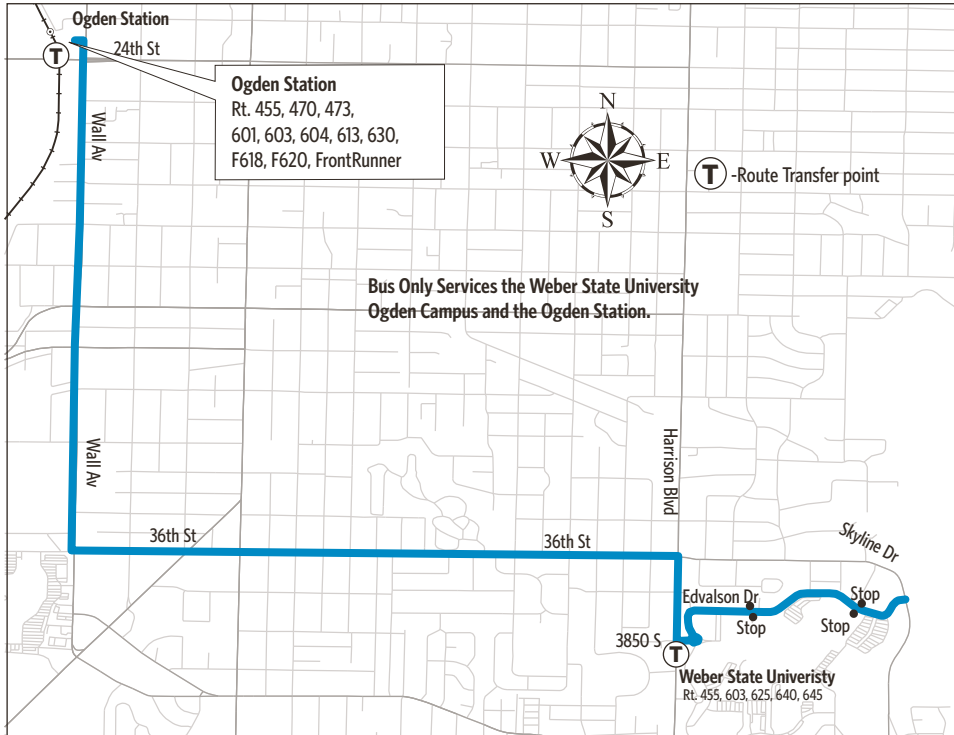

## Ogden Station WSU Ogden Campus Fast Bus

Ogden Station  
WSU Ogden Campus

Route 650 only runs when WSU is in session for regular fall and winter semester

UTA  BUS

Effective  
August 2022

## Rt. 650 - Ogden Transit Center/WSU Ogden Campus Fast Bus