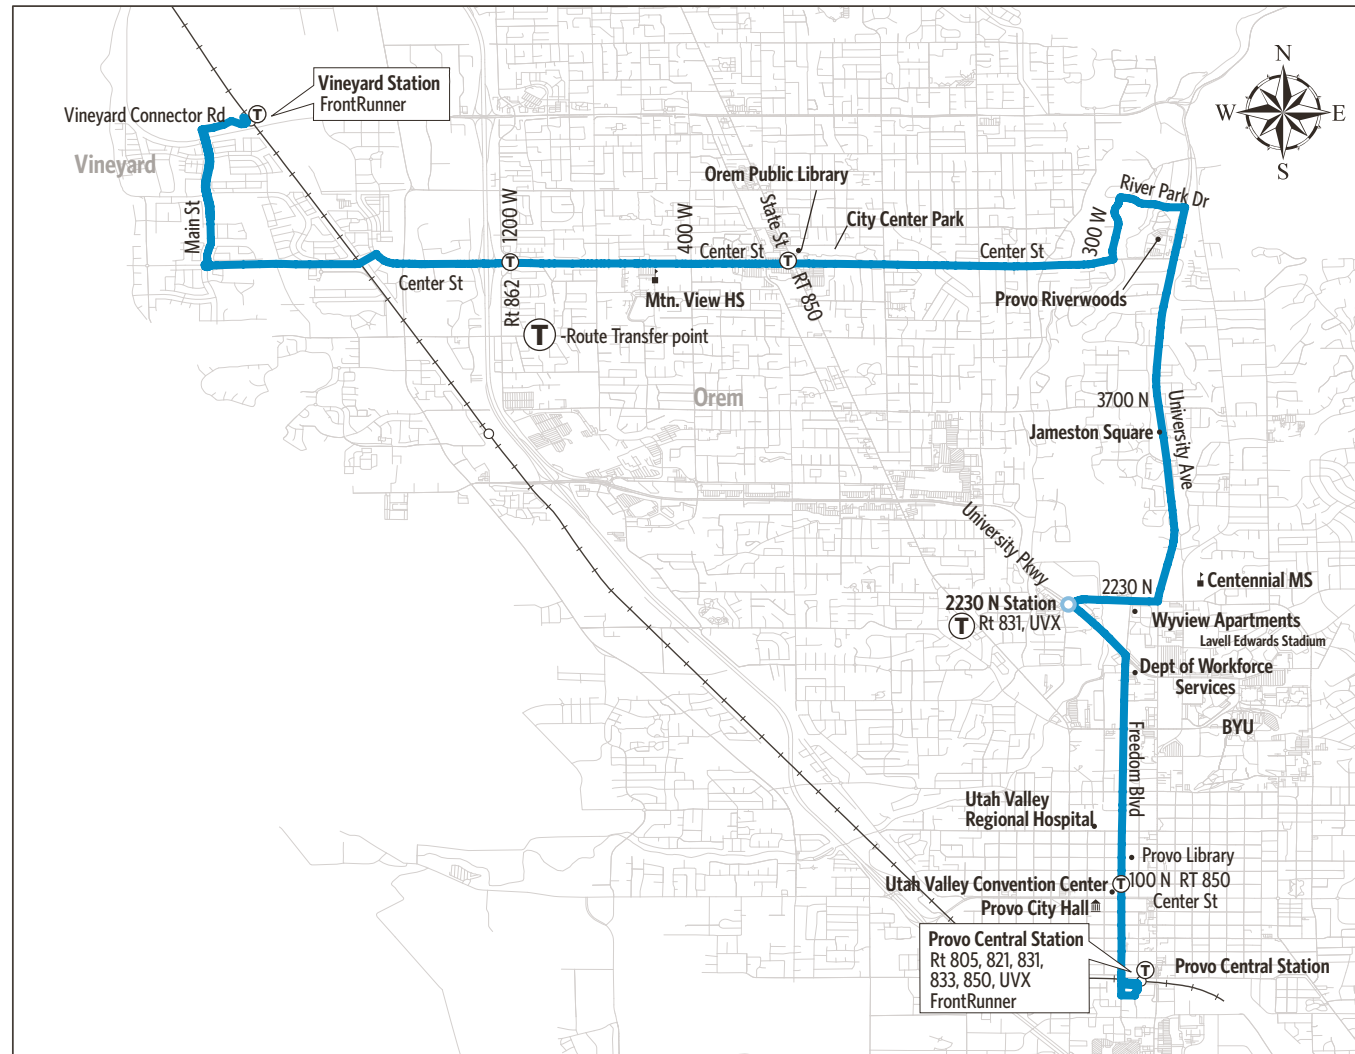

## Route 834-Vinyard/Riverwoods/Provo Station

For Information Call 801-RIDE-UTA (801-743-3882)  
 outside Salt Lake County 888-RIDE-UTA (888-743-3882)  
[www.rideuta.com](http://www.rideuta.com)

### HOW TO USE THIS SCHEDULE

Determine your timepoint based on when you want to leave or when you want to arrive. Read across for your destination and down for your time and direction of travel. A route map is provided to help you relate to the timepoints shown. Weekday, Saturday & Sunday schedules differ from one another.

### North To Vineyard Station

Provo Central Station	2230 North Station	3700 N & University Ave	300 W & River Park Dr	Center & State	Center & Geneva Rd	Vineyard Station
717a	726a	730a	735a	740a	747a	756a
817	826	830	835	840	847	856
917	926	930	935	940	947	956
1017	1026	1030	1035	1040	1047	1056
1117	1126	1130	1135	1140	1147	1156
1217p	1226p	1230p	1235p	1240p	1247p	1256p
117	126	130	135	141	148	157
217	226	230	235	241	248	257
319	328	332	337	343	350	359
419	428	432	437	443	450	459
519	528	532	537	543	550	559

### South To Provo Central Station

Vineyard Station	Center & Geneva Rd	Center & State	300 W & River Park Dr	3700 N & University Ave	2230 North Station	Provo Central Station
805a	812a	820a	825a	829a	834a	845a
905	912	920	925	929	934	945
1005	1012	1020	1025	1029	1034	1045
1105	1112	1120	1125	1129	1134	1145
1205p	1212p	1220p	1225p	1229p	1234p	1245p
104	111	120	125	129	134	145
204	211	220	225	229	234	245
304	311	320	325	329	334	345
404	411	420	425	429	434	445
504	511	520	525	529	534	545
604	611	620	625	629	634	645