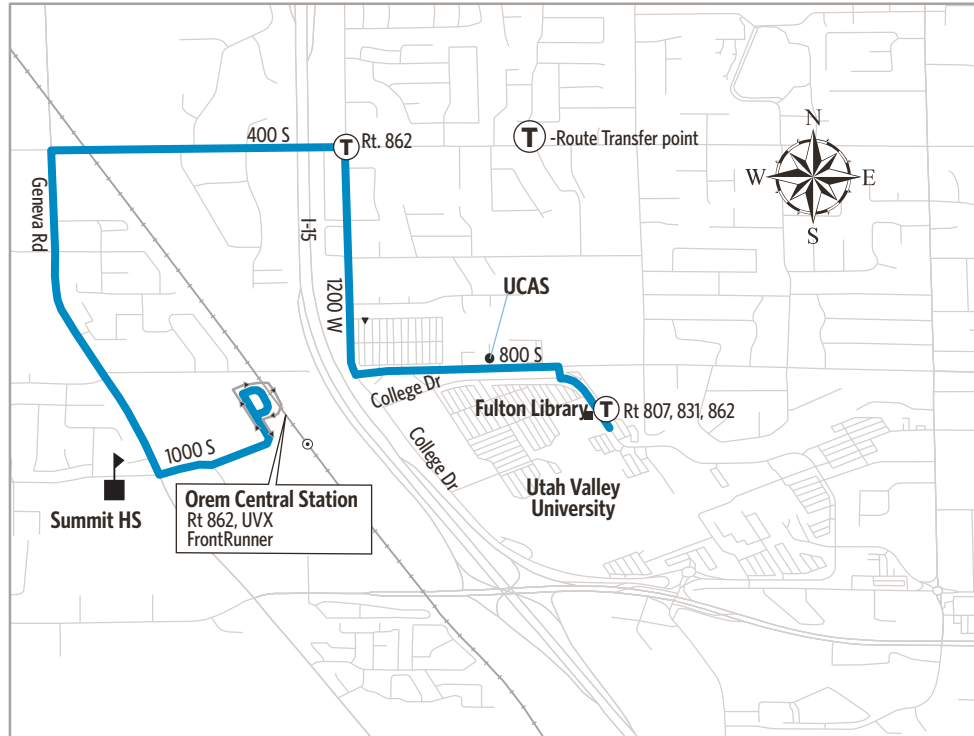

Route 841-UVU/Orem Station

PLAN AND TRACK WITH YOUR TRIP WITH transit*

Available in the App Store and Google Play.

PAY WITH UTA GoRide.

Available in the App Store and Google Play.

For Information Call 801-RIDE-UTA (801-743-3882)
outside Salt Lake County 888-RIDE-UTA (888-743-3882)
www.rideuta.com

HOW TO USE THIS SCHEDULE

Determine your timepoint based on when you want to leave or when you want to arrive. Read across for your destination and down for your time and direction of travel. A route map is provided to help you relate to the timepoints shown. Weekday, Saturday & Sunday schedules differ from one another.

TRANSFERS

Upon payment of a fare, a transfer is good for travel in any direction, including return trip, for two (2) hours until the time cut. The value of a transfer towards a fare on a more expensive service is the regular cash fare.

841-SATURDAY

Eastbound to UVU

Westbound to Orem Stn.

Orem Central Station	UVU Library
709a	718a
809	818
909	918
1009	1018
1109	1118
1209p	1218p
109	118
209	218
309	318
409	418
509	518
609	618
709	718
809	818