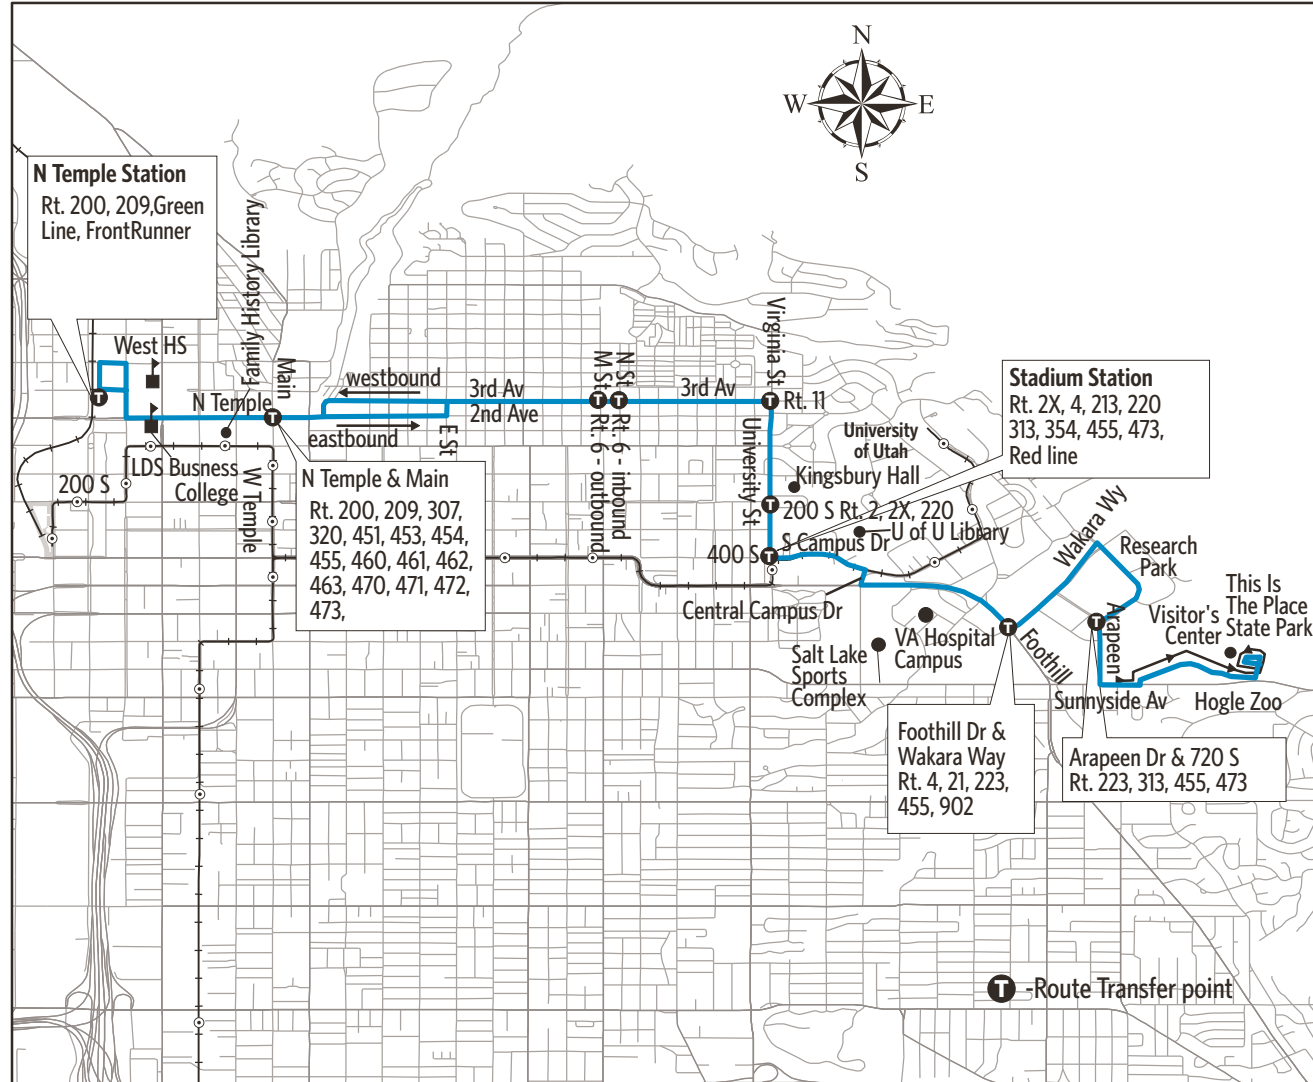

Route 3 - 3rd Avenue

For Information Call 801-RIDE-UTA (801-743-3882)
outside Salt Lake County 888-RIDE-UTA (888-743-3882)
www.rideuta.com

3