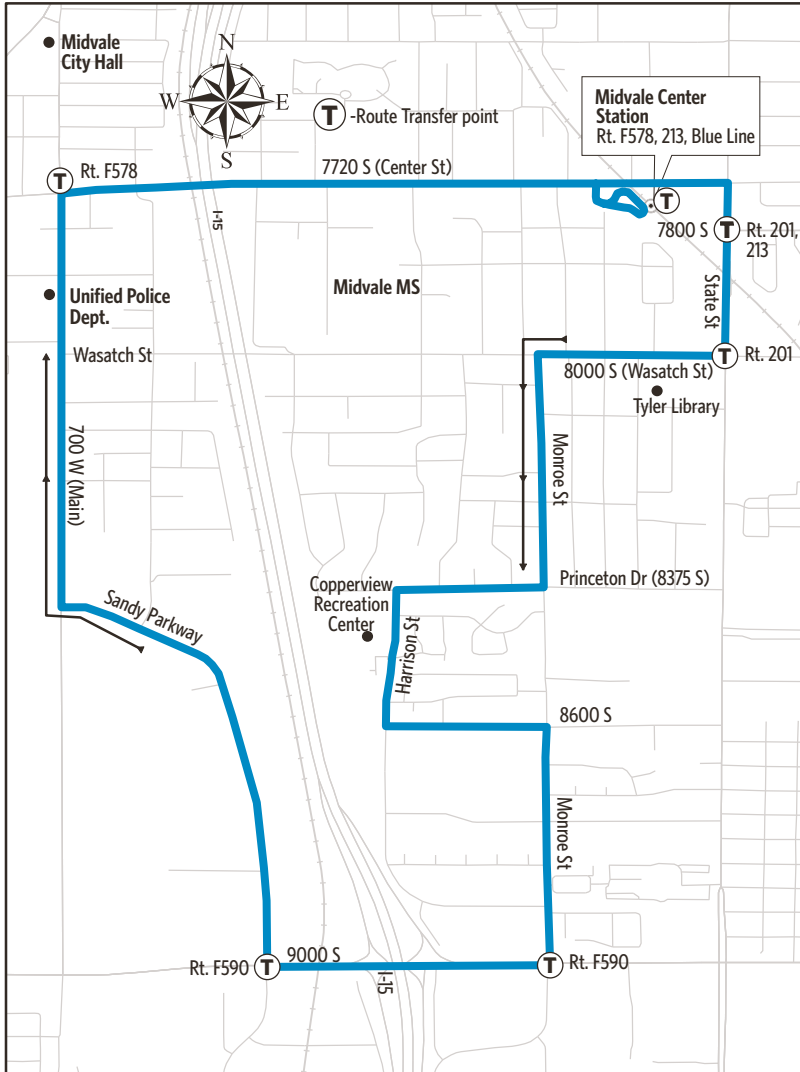

Route 525 - Midvale Shuttle

For Information Call 801-RIDE-UTA (801-743-3882)
outside Salt Lake County 888-RIDE-UTA (888-743-3882)
www.rideuta.com

525

HOW TO USE THIS SCHEDULE

Determine your timepoint based on when you want to leave or when you want to arrive. Read across for your destination and down for your time and direction of travel. A route map is provided to help you relate to the timepoints shown. Weekday, Saturday & Sunday schedules differ from one another.

Upon payment of a fare, a transfer is good for travel in any direction, including return trip, for two (2) hours until the time cut. The value of a transfer towards a fare on a more expensive service is the regular cash fare.

UTA  BUS

WK SA 

Effective
April 2020

WEEKDAYS Clockwise

Midvale Center Station	Copperview Recreation Center	9000 S & Sandy Pkwy	Main & Center (Midvale)	Midvale Center Station
506a	511a	519a	523a	527a
606	611	619	623	627
706	711	719	723	727
806	811	819	823	827
906	911	919	923	927
1006	1011	1019	1023	1027
1106	1111	1119	1123	1127
1206p	1211p	1219p	1223p	1227p
106	111	119	123	127
206	211	219	223	227
306	311	319	323	327
406	411	419	423	427
506	511	519	523	527
606	611	619	623	627
706	711	719	723	727
806	811	819	823	827

SATURDAY Clockwise

Midvale Center Station	Copperview Recreation Center	9000 S & Sandy Pkwy	Main & Center (Midvale)	Midvale Center Station
506a	511a	519a	523a	527a
606	611	619	623	627
706	711	719	723	727
806	811	819	823	827
906	911	919	923	927
1006	1011	1019	1023	1027
1106	1111	1119	1123	1127
1206p	1211p	1219p	1223p	1227p
106	111	119	123	127
206	211	219	223	227
306	311	319	323	327
406	411	419	423	427
506	511	519	523	527
606	611	619	623	627
706	711	719	723	727