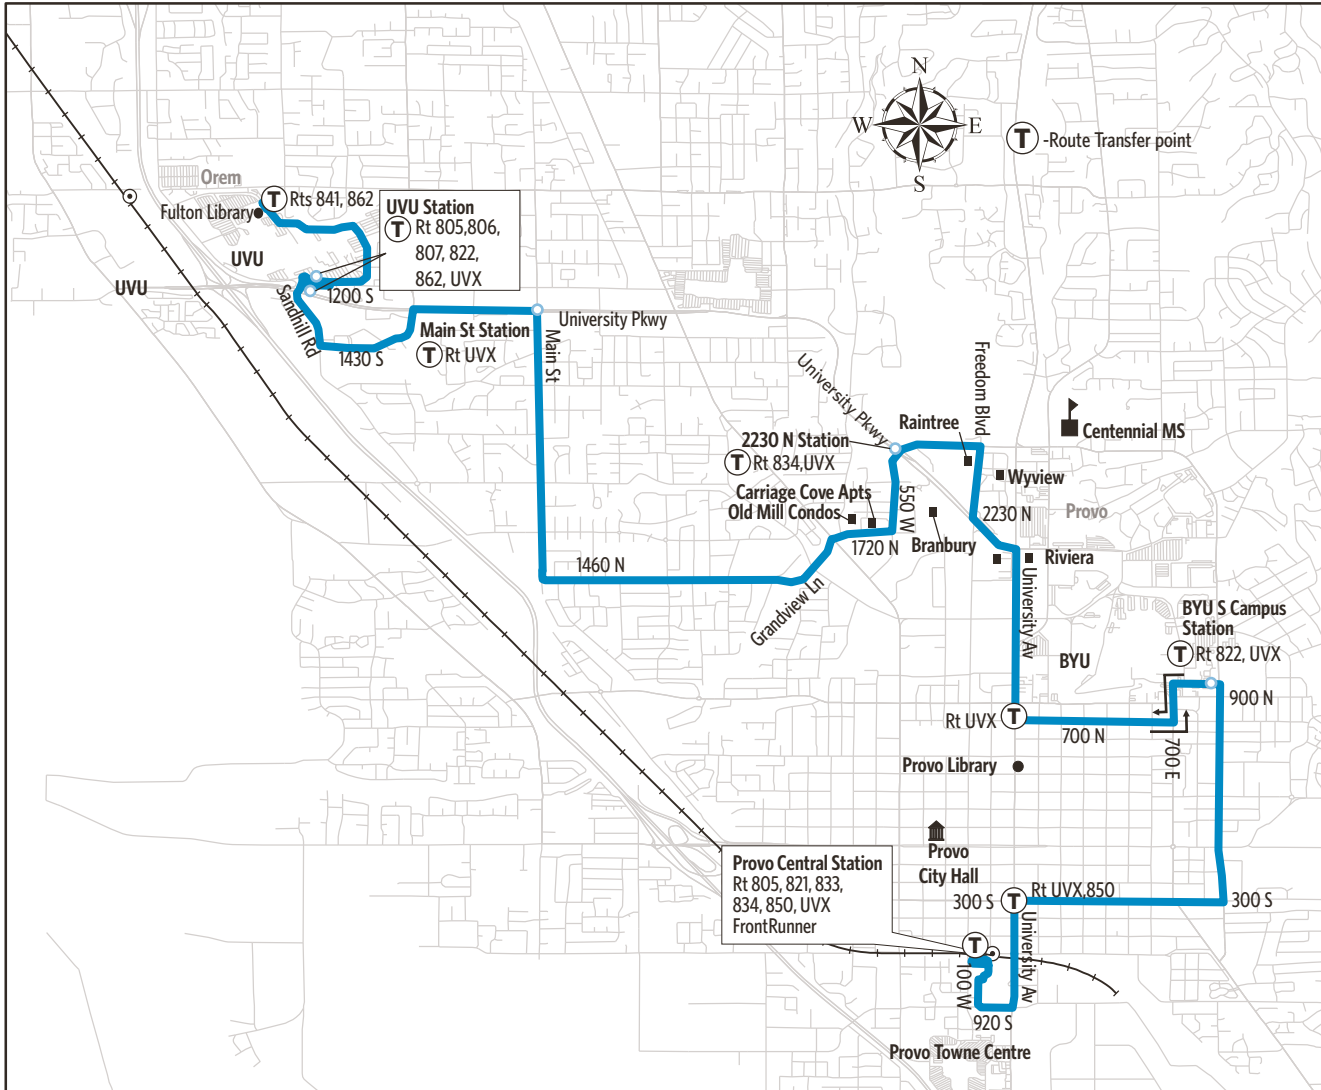

## HOW TO USE THIS SCHEDULE

Determine your timepoint based on when you want to leave or when you want to arrive. Read across for your destination and down for your time and direction of travel. A route map is provided to help you relate to the timepoints shown. Weekday, Saturday & Sunday schedules differ from one another.

## LOST AND FOUND

Weber/South Davis: 801-626-1207 option 3  
 Utah County: 801-227-8923  
 Salt Lake County: 801-287-4664  
 F-Route: 801-287-5355

## TRANSFERS

Upon payment of a fare, a transfer is good for travel in any direction, including return trip, for two (2) hours until the time cut. The value of a transfer towards a fare on a more expensive service is the regular cash fare.

**SATURDAY**  
North to UVU

South to Provo Central Station

Provo Central Station	BYU South Campus Station	2230 North Station	UVU Station	UVU Library
705a	715a	725a	741a	743a
805	815	825	841	843
905	915	925	941	943
1005	1015	1025	1041	1043
1105	1115	1125	1141	1143
1205p	1215p	1225p	1241p	1243p
105	115	125	141	143
205	215	225	241	243
304	314	325	342	344
404	414	425	442	444
504	514	525	542	544
604	614	625	642	644